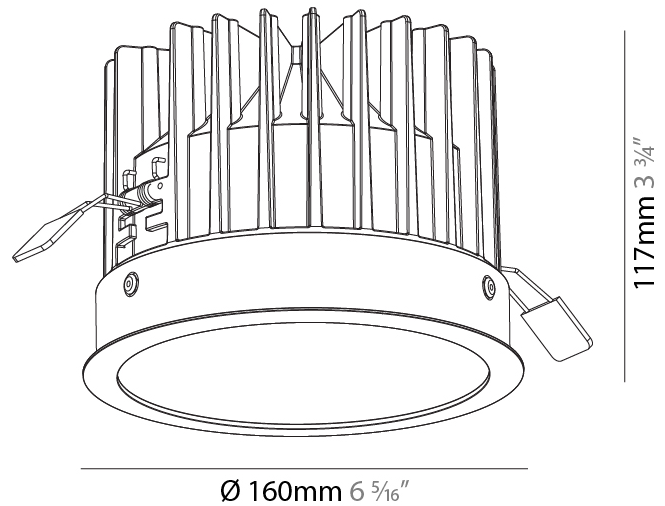

GENERAL

Series: Oiko
Subseries: Oiko Standard
Brand: Prolicht
Division: Architectural
Mounting Type: Recessed
Mounting Location: Ceiling
Subcategory: Downlight

PHYSICAL

Shape: Round
Diameter (mm): 160
Diameter (in): 6 ⁵/₁₆
Height (mm): 117
Height (in): 4 ⁵/₈
Ceiling Thickness (mm): 10 / 12.5 / 15
Ceiling Thickness (in): 3/8 or 1/2 or 9/16
Min. Recessing Depth (mm): 130
Min. Recessing Depth (in): 5 ¹/₈
Light Distribution: Downlight
Weight (kg): 0.98
Weight (lbs): 2.16
Fixture Finish: SSR / BKV / CWI / CRY / HAB / UFT / ITA / RUA / FTG / MYG / LOD / PUS / FRO / FUP / KIA / POP / BLS / SPG / MEY / GOH / GUM / CHC / COM / ABZ / JAG / OBR / MOS / ROR
Fixture Material: Aluminum Die Cast
Cut-out Measurements: D. - 155mm / 6 1/8"

ELECTRICAL

Lamp Type: LED (Zhaga Standard)
Input Wattage (W): 36.4
Total Output Wattage (W): 34
Dimming: Tri-Mode (Non-Dimming and Phase Dimming (120Vac only) and 0-10V Dimming)
Driver Included: No
Driver Location: Recessed Housing
Driver Type: Constant Current - Universal
Housing: See components
Input Voltage (V): 120 - 277
Constant Current (MA): 1050

LED

Number of LEDs: 1
Color Temperature (°K): 3000 / 3500 / 4000
Max. Delivered Lumen (lm): 2940 / 3061 / 3123
CRI: >90 CRI
Efficiency (%): 81 / 80 / 75
Lamp Life (hrs): 50000

OPTICAL

Reflector°: 17 / 30 / 50

RATINGS AND CERTIFICATIONS

Certified By: Certified for North American Standards
IP rating: IP20

PROJECT
TYPE
SPECIFIER
QUANTITY
DATE