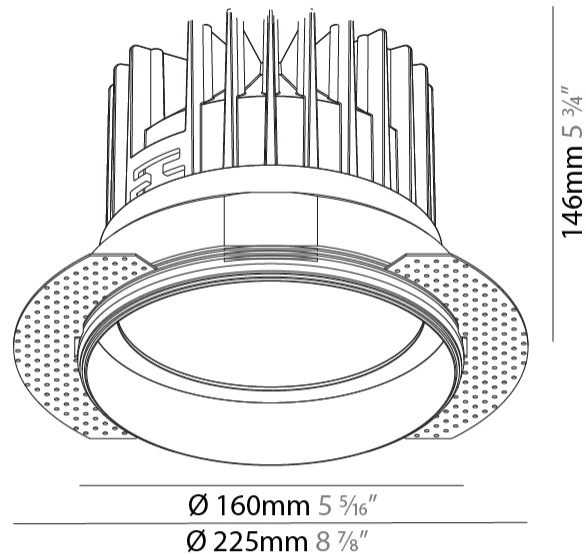

PHYSICAL

Shape: Round
Diameter (mm): 160
Diameter (in): 6 5/16
Height (mm): 146
Height (in): 5 3/4
Ceiling Thickness (mm): 10 / 12.5 / 15
Ceiling Thickness (in): 3/8 or 1/2 or 9/16
Min. Recessing Depth (mm): 160
Min. Recessing Depth (in): 6 5/16
Light Distribution: Downlight
Weight (kg): 1.282
Weight (lbs): 2.826
Fixture Finish: SSR / BKV / CWI / CRY / HAB / UFT / ITA / RUA / FTG / MYG / LOD / PUS / FRO / FUP / KIA / POP / BLS / SPG / MEY / GOH / GUM / CHC / COM / ABZ / JAG / OBR / MOS / ROR
Fixture Material: Aluminum Die Cast
Cut-out Measurements: 172mm / 6 3/4"
Upon Request: Unique Sizes Unique Ceiling Thickness

ELECTRICAL

Lamp Type: LED (Zhaga Standard)
Input Wattage (W): 37.4
Total Output Wattage (W): 33.6 / 34.1
Dimming: Tri-Mode (Non-Dimming and Phase Dimming (120Vac only) and 0-10V Dimming)
Driver Included: No
Driver Location: Recessed Housing
Driver Type: Constant Current - Universal
Driver Class: Class 2
Housing: See components
Input Voltage (V): 120 - 277
Constant Current (MA): 900

LED

Color Temperature (°K): 2700 / 3000 / 3500 / 4000
Max. Delivered Lumen (lm): 2940 / 3123
CRI: >90 CRI
Lamp Life (hrs): 50000
Upon Request: Special Color Temperature RGB-W Tunable White Special LED

OPTICAL

Reflector°: 17 / 30 / 50
Upon Request: Special Beam Angles

RATINGS AND CERTIFICATIONS

Certified By: Certified for North American Standards
IP rating: IP20